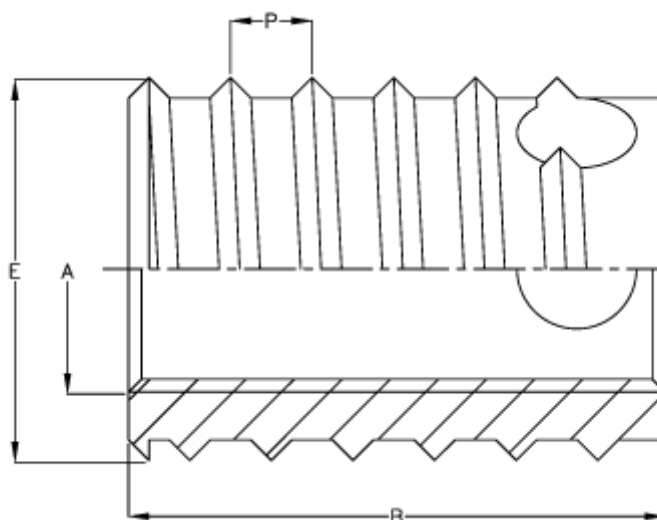

Data Sheet

Article number: 12307000040800
Description: KLEE-coil 307 000 040.800
M4 Brass

Measures

Female thread A	= M4
Length B	= 6
Male thread E	= 6.5
Min hole depth blind hole	= 8
Thread pitch P	= 0.80
Type	= 307 000 040...